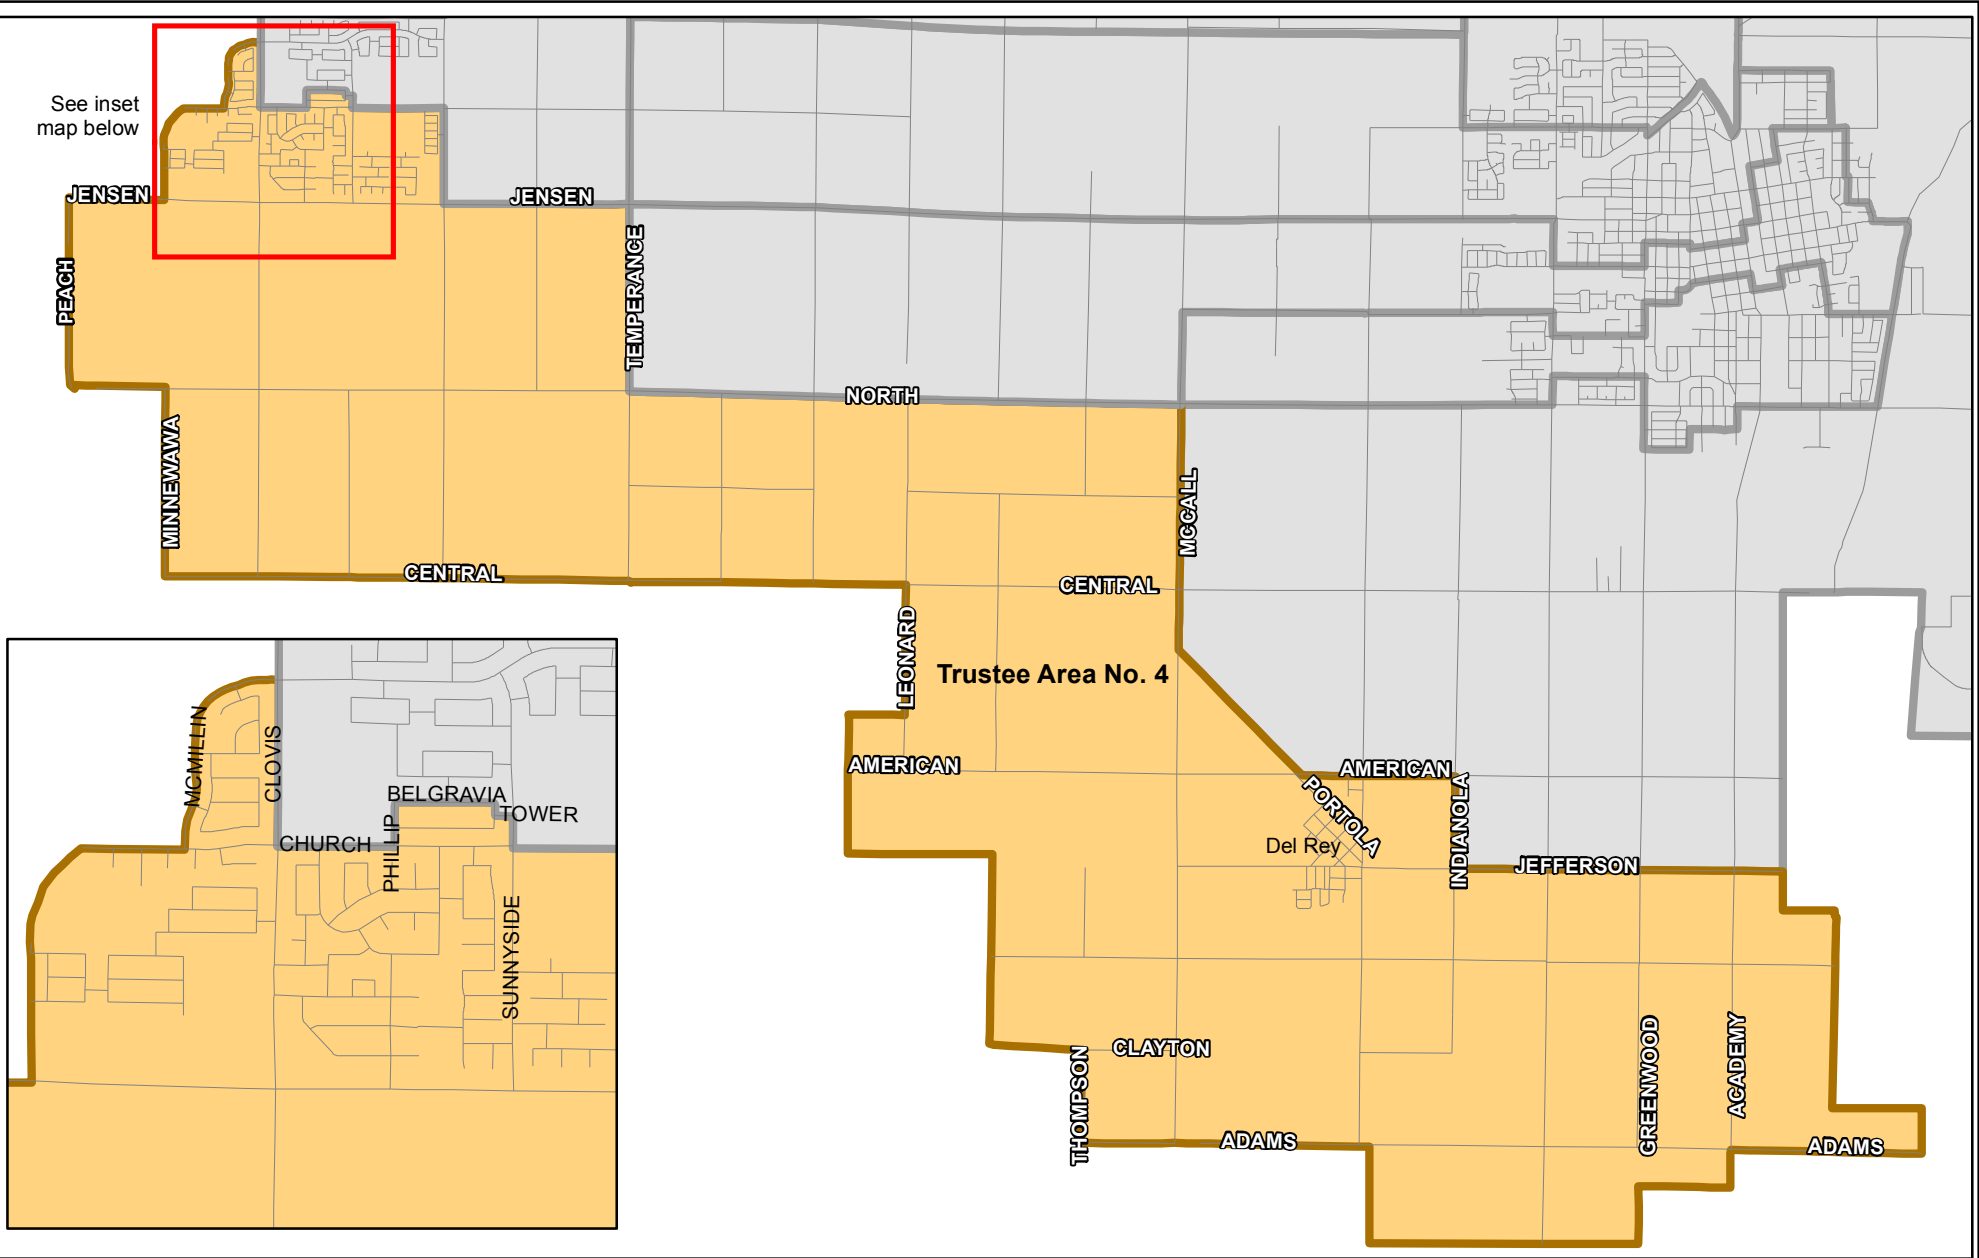

See inset map below

Sanger Unified School District  
Trustee Area No. 4